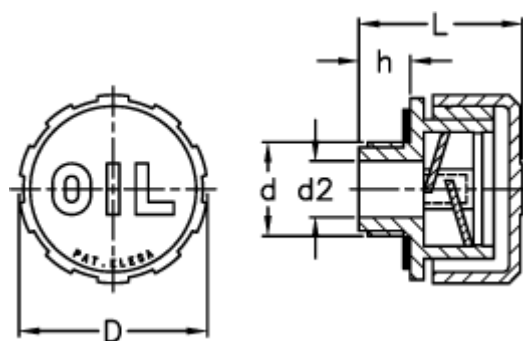

Data Sheet

Article number: 2311054001
Description: E+G Breather plug
SFP.30-3/8

Measures

D = 31
d = G 3/8
d2 = 10
h = 9.5
L = 29.5